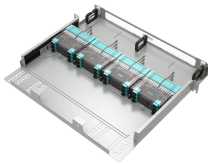

GDR Telecom Site Energy Systems

Distribution box 324kw

Distribution box 324kw

This article covers the types, features, and advantages of power DB boxes, as well as their manufacturers and frequently asked questions.

MIP-33-3S-BF-U application expertise in power distribution and circuit protection; power life safety and security; structural solutions; and harsh and hazardous environment solutions.

Understand distribution boxes (DB boxes) in 5 minutes. Learn about types, components, functions, and uses. Find the perfect DB box for your needs.

Distributes power directly to smaller distribution units for small to medium loads such as environmental control units (ECUs), portable lights and computers on expeditionary military camps ...

Discover cutting-edge Power Distribution Blocks from Burndy, engineered for superior performance in splicing and distributing power from primary runs to secondary and branch circuits.