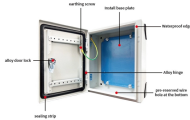

Explore a wide range of AC disconnect boxes with pull-out switches. Weatherproof metal enclosures suitable for mini split systems and HVAC applications.

HIITIO 30 Amp 240V AC Disconnect Box - Fused Outdoor Metal Electrical Enclosure with Safety Switch for HVAC Units, Air Conditioners & Heat Pumps - UL Listed (Residential & Commercial Use)

This article explains what a distribution box does, typical configurations, sizing guidelines, installation considerations, and maintenance tips to help facility owners and homeowners ...

Our AC distribution boxes are equipped with the true AC breaker and AC SPD from 220V-400V. Within a durable PC enclosure, we pre-assemble reliable AC components to reduce working time and error ...

Air conditioner electrical disconnects allow safe power shutoff for HVAC equipment. Order now for dependable maintenance, servicing, and repair tasks.

Shop AC disconnects for HVAC, heat pumps and mini-splits. Find 30A and 60A fused, non-fused, pull-out and GFCI options with outdoor NEMA 3R enclosures.