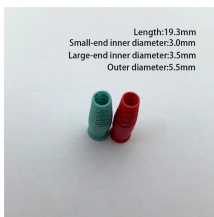

Meter boxes in stainless steel, iron, and plastic for organized electrical distribution. Suitable for custom project requirements.