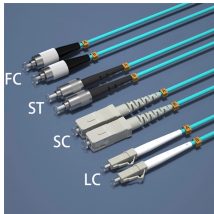

Price and other details may vary based on product size and color. Need help?

Some cash boxes contain special inserts for checks, change or high denomination bills. Regardless of the best cash box for you, Ace Office Machines can deliver it right to your door, and you'll save even ...