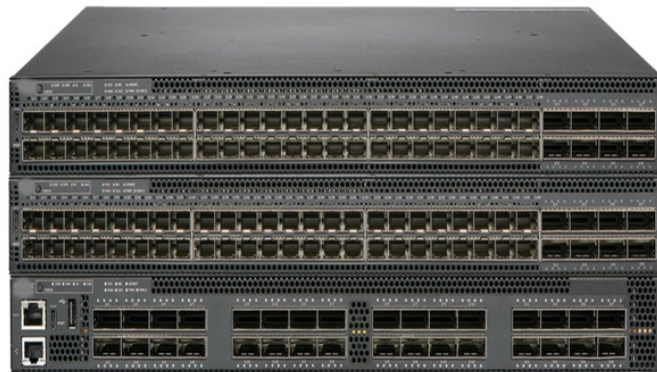

GDR Telecom Site Energy Systems

Distribution box external lighting box

Distribution box external lighting box

Outdoor breaker boxes provide weatherproof housings. Shop online for reliable exterior electrical service and power distribution systems.

Lucy Electric's range of low voltage outdoor cut outs and distribution boxes is engineered for durability, safety, and ease of installation in demanding environments.

Lex Products offers a full range of portable power distribution boxes and units, specifically engineered for indoor and outdoor use for the entertainment, industrial and military industries.

Explore Gladiator Lighting's collection of power distribution boxes, engineered to provide reliable, centralized power distribution and protection for lighting systems and electrical installations.

Browse power distribution boxes with circuit breaker protection and multiple outlet configurations. Shop durable solutions for construction and emergency use.