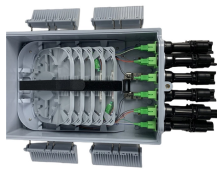

Distribution box external lighting box

Outdoor breaker boxes provide weatherproof housings. Shop online for reliable exterior electrical service and power distribution systems.

Lucy Electric's range of low voltage outdoor cut outs and distribution boxes is engineered for durability, safety, and ease of installation in demanding environments.