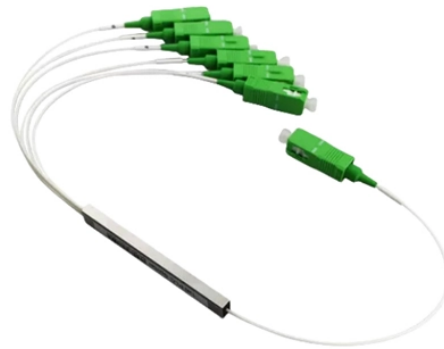

GDR Telecom Site Energy Systems

Distribution box price 150kW

Distribution box price 150kW

Equipped with a removable **Mounting Plate** inside the enclosure, enabling customized drilling and secure component mounting.

150kW ACDB Panel is designed for safe, reliable and efficient distribution of AC power from solar inverter to the main LT panel or grid, ensuring proper protection, isolation and control of ...

The PLC intelligent power distribution box is equipped with PLC as the interlligent control unit along with monitoring sensors to reslize the external environment monitoring and real- time control of abnormal ...

Titan Power 63A 415v 3-Phase Power Distribution Distro Box 10 Ch 16A Outputs \$1,009.99

PD150G6F - InfraStruxure PDU 150kVA 480V/208V.

Dive into our online wholesale power distribution boxes products catalog on globalsources ! Source over 59 power distribution boxes for sale from manufacturers with factory direct prices, high quality & ...

150KW Portable Power Distribution Panel 30 KVA Spider Box 225 Max Output 3 & 1Ph

Browse power distribution boxes with circuit breaker protection and multiple outlet configurations. Shop durable solutions for construction and emergency use.