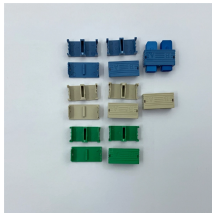

These units offer long-term durability and reliable performance under tough conditions. Each Cube® unit features shock-absorbing molded rubber corners, recessed handles and branch devices, and fully ...

Shop for Recessed Electrical Boxes in Electrical Boxes. Buy products such as VEVOR Structured Media Enclosure, 9-Inch, Recessed in-Wall Media Box with Cover, Wall-Mount Cable Management Box Kit, ...