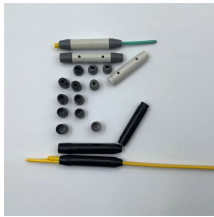

Explore the complete breakdown of distribution box costs, including safety features, scalability options, and operational benefits. Learn how to maximize your investment in electrical distribution systems.