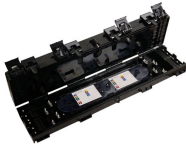

Distribution box with central power supply

Distribution box with central power supply

A Distribution Box, commonly known as a DB Box, serves as the central point for safely distributing electrical power from a main supply to multiple downstream circuits.

Choose from our selection of power distribution panels, including square D circuit breaker boxes, electrical wiring and connecting, and more. Same and Next Day Delivery.

What is a Distribution Box? A distribution box, or DB box, is a circuit breaker enclosure. It is a vital part and central hub of any electrical system. The hub distributes electrical power from a ...

The Champion Power Distribution Box is easy to transport and set up, thanks to its compact design and convenient carry handle. Whether you need to power multiple tools on a job site, run appliances ...

What Is an Electrical Power Distribution Box? An electrical power distribution box, also called a distribution board or breaker panel, serves as the hub where incoming power is split into multiple ...