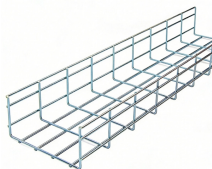

## Distributor 4-core fiber optic patch panel

## Distributor 4-core fiber optic patch panel

4 cores fiber optic patch panel, ideal for FTTH applications, offers low price around \$10.35 per unit. Bulk orders are available starting from 1 piece, suitable for wholesale and resale. Available in large volumes.

Our offerings include standard 1U, 2U, 3U, and 4U (LIU) fiber optic patch panels, as well as optical distribution frames (ODF), providing solutions for diverse installation requirements.

It can support up to 4 optical ports when it is fully loaded. Designed to be compact and lightweight, it can be deployed in various ways, such as mounting on the wall, placing in a floor box or other fiber optic ...

1U 19" 4 ports Full Loaded Fixed Rack Mount Fiber Patch Panel with 4pcs SX SC/UPC Adapters and 4pcs SX SC/UPC G657A1 LSZH Pigtails 1m.

1. We can ship the items by DHL, FedEx, TNT, UPS, EMS, ...

Optimize your network management with our high-density Fiber Optic Patch Panels and ODFs. Available in 1U/2U/4U rack mount and wall mount configurations, supporting SC, LC, FC, and ST ...