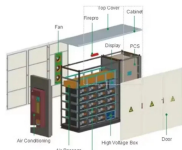

Dominic Gigabit Single-Mode Optical Module

Our 1 Gigabit Singlemode SFP Transceivers offer high-performance, reliable connectivity for singlemode fiber optic networks. These transceivers are engineered for long-distance applications, supporting ...

Get the most out of your network equipment with these Cisco Equivalent SFP Fiber Modules from Networx®. SFP or Small Form Pluggable Optical Modules are compact, hot-swappable media ...