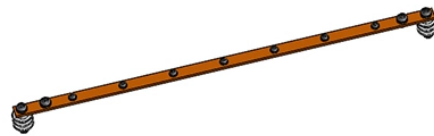

Dominic Gigabit Single-Mode Optical Module

Dominic Gigabit Single-Mode Optical Module

Our 1 Gigabit Singlemode SFP Transceivers offer high-performance, reliable connectivity for singlemode fiber optic networks. These transceivers are engineered for long-distance applications, supporting ...

Get the most out of your network equipment with these Cisco Equivalent SFP Fiber Modules from Networx®. SFP or Small Form Pluggable Optical Modules are compact, hot-swappable media ...

Learn how to choose the right 1G SFP module for your network. Our guide covers compatibility, distance, fiber type, cost, and vendor selection for optimal performance.

Buy MDWXDOFP Gigabit Single-Mode Dual-Fiber Optical Module 1.25G Optical Module SFP Fully Compatible with H3C and Other switches (5km): Network Transceivers - Amazon FREE ...

Utilizing LC connectors and operating at a 1310nm wavelength, it enables high-speed data transmission over single-mode fiber for distances up to 30 kilometers. This module provides a reliable long-reach ...

Generic 1000BASE-LX SFP Compatible Gigabit Module - SMF Singlemode 1310nm Wavelength for up to 10km. This high-quality Generic 1000BASE-LX SFP Compatible DOM Transceiver. A cost ...

S-31DLC20D is a 1.25G SFP transceiver with a 1310nm Dual LC connector, for up to 20 kilometer Single Mode fiber connections, with DDM Units are tested and compatible with RB260GS, RB2011LS, ...