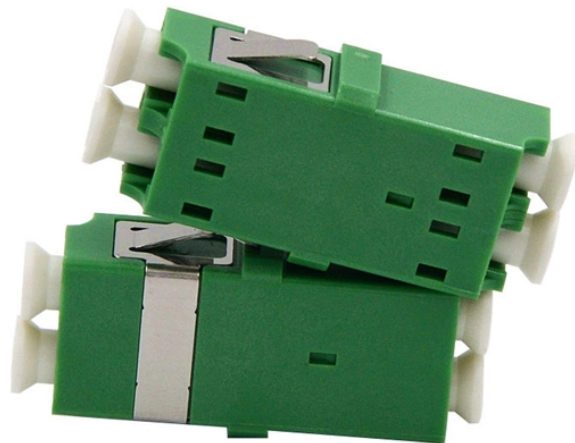

Dominic Mesh Cable Tray Custom Price List

Dominic Mesh Cable Tray Custom Price List

Shop Our Inventory Of Cable Tray Online. Graybar Is Your Trusted Distributor For Cable Tray And Fittings.

Find reliable cable tray price lists from trusted suppliers. Shop high-quality, customized, and affordable options for your electrical needs. Bulk orders welcome.

COUPLER PLATES : With Hardware For 25/30MM Height Cable Trays : 20/30x200MM = ₹ 44/- Per Piece
COUPLER PLATES : With Hardware For 75/100MM Height Cable Trays : 70x200MM = ₹ 67/- ...

Learn how to get quick and accurate cable tray pricing for your projects. This guide covers new builds, renovations, and custom systems.

The company's main products include wire mesh cable trays, trough cable trays, trapezoidal cable trays, cable trays, large-span cable trays, composite cable trays, etc., which can be customized according ...