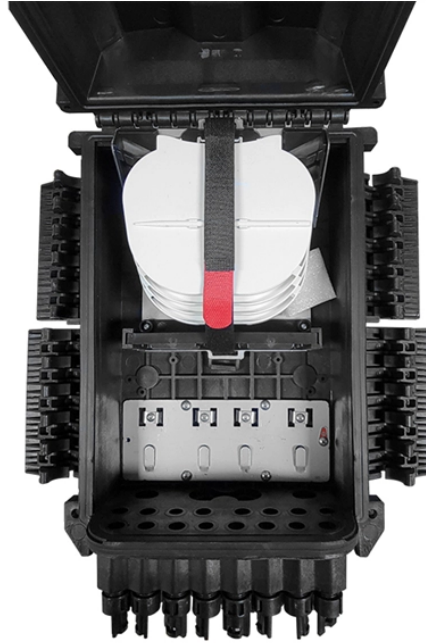

Dominic Mini Distribution Box

Dominic Mini Distribution Box

Chill White RV AC Air Distribution Box with Electronic Control for 3-6" Roof Thicknesses and 14" Openings, Compatible with Ducted / Non-Ducted Systems - 2021123781

Ideal for job sites or temporary setups, this box offers versatility with multiple outlets in a compact design, ensuring reliable power distribution for mini split systems and other electrical needs.

These compact units enable seamless integration of power sources while protecting your equipment with circuit breakers and safety features. Below is a summary table featuring top mini split ...

Our Bulletin 898N Mini Distribution Boxes are a great way to increase flexibility and cut costs. They lower your labor costs by reducing installation and troubleshooting time.

It's designed to connect to a variety of power sources, including generators, utility power drops, and range or dryer outlets (using ...

It's designed to connect to a variety of power sources, including generators, utility power drops, and range or dryer outlets (using appropriate adapters). The inlet feeds two single-pole 20 Amp circuit ...