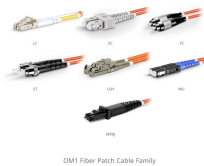

Build fire-rated enclosures around tray runs, transitions, and penetrations to block flame and smoke movement. Integrate coverings with existing fireproofing and firestopping systems for full compliance ...