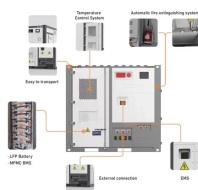

Our aluminum, I-beam ladder cable trays feature 3-inch tangents and are using connectable with our fittings and accessories. Aluminum ladder cable trays benefit from being lightweight and resistant to ...