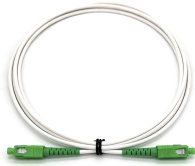

Drive Axle Assembly Stand

Drive Axle Assembly Stand

Axle stands are sturdy, adjustable supports designed to hold up the axle of a vehicle that has been lifted off the ground. They provide a reliable and secure solution for keeping a vehicle elevated for an ...

Choose from our selection of axle holders, including over 150 products in a wide range of styles and sizes. Same and Next Day Delivery.

These bolt on axle stands allow you to place your axles in the correct placement when assembling your suspension. THE GEN2 DESIGN FEATURES UNIVERSAL 8 LUG MOUNTING!

Discover the best axle stands for your vehicle and ensure safety during maintenance and repairs. Keep your vehicle stable and secure while working underneath.

JEGS Jack Stands | 2-Ton Per Pair/Per Axle Capacity | Height Adjusts From 10 3/8 To 16 1/4 Inches | Steel Frame | Sturdy Base With Lever Action Height Adjustment | 1 Pair Per Package

Built from high-strength steel and designed to meet professional safety standards, these stands are ideal for mechanical repairs, brake work, suspension servicing and general maintenance tasks.

The Eastwood Solid Axle and Frame Dolly features an all-steel support structure and steel swivel casters to support up to a total loaded weight of 1500 lbs. [680kg.] yet is completely portable for ...