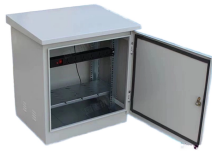

Patch cords are used for non-permanent connections between patch panels, transmission equipment, etc. Pre-assembled cables allow for the implementation of complete Plug & Play solutions.