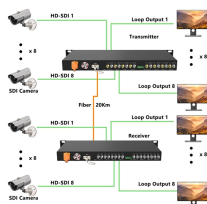

The Cisco CBS350-8MGP-2X remains the best network switch for most people, and we found during review that it offers enough ports to solve most home networking issues.