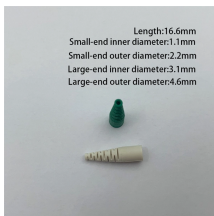

These rugged and versatile enclosures are ideal for use in equipment rooms, splicing vaults or building entrance terminals in CATV, telco or private network environments.