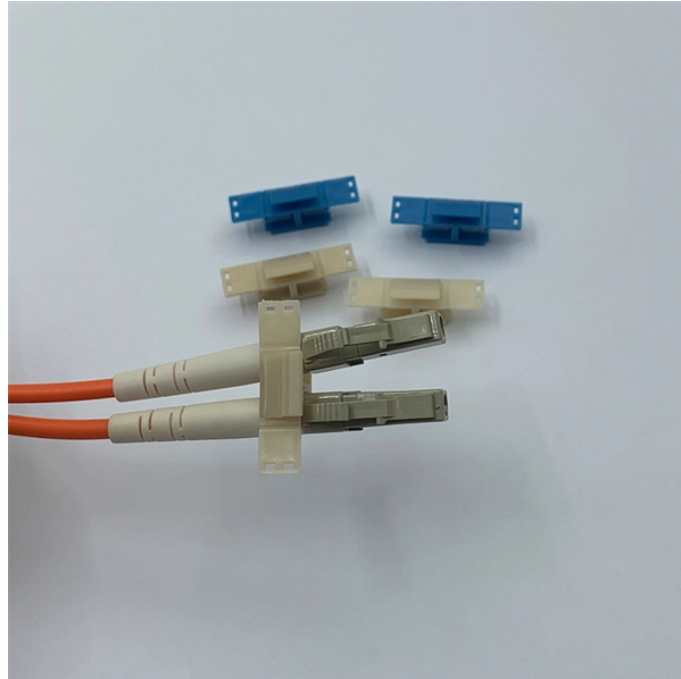

Dutch wall-mounted patch panel low loss direct from manufacturer

Overview

Applicable in the straight through or branch connection of internal optical cable. Rugged all metal construction for fibre protection and secure mounting. Norden Cat 6 Unshielded punch down wall mount patch panel for mounting in 89B & 89D Bracket. This patch panel is designed for 10" horizontal termination. Blank UTP Tool Less patch panel from Norden exceeds TIA and ISO. The CommScope portfolio of Copper Solutions plays a crucial role in network connectivity, whether it's for voice telephony, high-speed data transmission, cable TV, or broadband access networks. Our copper panels, cross-connects, telecom copper modules, and related accessories provide plug-and-play. Check each product page for other buying options. The versatile DCX Zero-U wall-mounting devices hold DCX cassettes and adapter frames and can be mounted under standard cable basket trays. The FX UHD and ECX modular platform of. Up to 12 Modules/144F (LC)/ 1152F (MPO) Part Number Description NS-PP-W1U1 NextSTEP 1U Rack Mount Patch Panel - Standard NS-PP-W1U2 NextSTEP 1U Rack Mount Patch Panel - Light NS-PP-W1U1L NextSTEP 1U Rack Mount Patch Panel - Lean NextSTEP 1U Compact Rack Mount Patch Panel Up to 12 Modules/144F. With Mounting Bracket Unshielded 12-Port

(CAT5e/CAT6/CAT6a) Semi-Enclosed Cable Management Panel Fully Enclosed Cable Management Panel Snap-on Mounting Cable Management Panel Metal D-Ring Cable Management Panel Plastic D-Ring Cable Management Panel Snap-in Tray Cable Management Panel Small Metal.

Part Number Description NS-PP-WM6S-AB Wall Mount Patch Panel 6S, with Brush* *Other configurations available upon request. NextSTEP . Optical Distribution Frame Rack Mountable. Up to ...

Belden offers clean, simple, and lightweight Wall-Mount Panels within its DCX, FiberExpress (FX) UHD and ECX ecosystems. The versatile DCX Zero-U wall-mounting devices hold DCX cassettes and ...