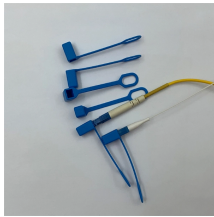

GDR Telecom Site Energy Systems

EU Bridge Railing Lights

EU Bridge Railing Lights

Choose from rugged, outdoor-rated white and color-changing light in a wide range of form factors, output levels, and light distribution patterns to achieve your vision.

LED bridge light fixtures include street lights, shoebox lights, flood lights, wall packs, and vapor proof lights engineered for vehicle traffic, pedestrian walkways, and structural illumination.

The warm and diffuse light ensures a pleasant and uniform illumination of the walkways, whereby pedestrians and drivers are not dazzled. The illuminated bridge provides security and orientation at ...

Bridge Railing Lighting provides illumination of bridge railings, increasing both safety and creating a visual effect. These systems transform bridges into works of art at night with their modern designs, ...