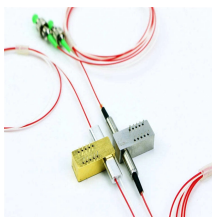

Designed as a compact diode for laboratory and industrial applications, this laser uses sophisticated electronics to promote long life and reliable performance.