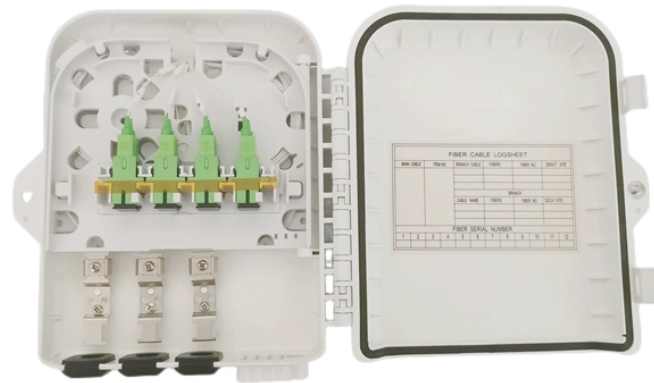

## Ecuadorian double-sheathed ADSS overhead optical cable direct sales

## Ecuadorian double-sheathed ADSS overhead optical cable direct sale

OPTRAL offers ADSS dielectric cables with double jacket for aerial installation for different span distances.

Ideal for overhead power lines and telecom networks, it offers high tensile strength, weather resistance, and electrical insulation, ensuring reliable, long-distance data transmission with low maintenance.

Discover complete ADSS cable specifications, including Single Sheath (80-150m span) and Double Sheath (200-400m span) aerial fiber optic cables. Learn about structure, optical ...

The actual status of overhead power lines is taken into full consideration when ADSS cable is being designed. For overhead power lines under 110kV, PE outer sheath is applied.