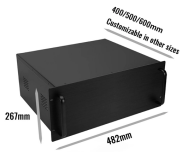

Leviton has a wide offering of cable management solutions for both copper and fiber installations. Products include vertical and horizontal cable managers, rear cable managers, hook and loop ...