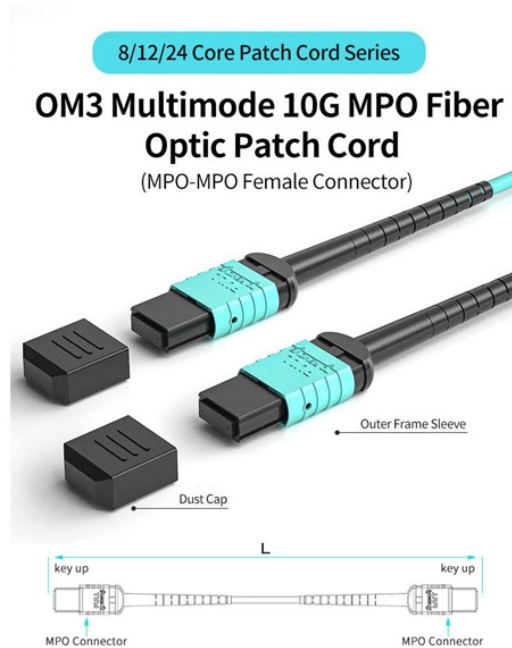

Edge Data Center IP68 Operations and Maintenance

Edge Data Center IP68 Operations and Maintenance

Efficiently operate, maintain, and calibrate your micro data center edge with GAO Tek's detailed guide to ensure optimal performance and reliability.