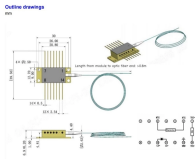

For the best price per meter of cable tray and the most accurate specifications, you can contact us now to request a detailed price quote, in addition to the possibility of requesting a complete catalog from ...