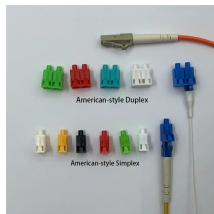

Knowing how to clean SFP modules, performing routine SFP maintenance, and maintaining your optical module will avoid downtime and prolong the usable life of your equipment. ...

SFP-25G-SR Table 15-68 SFP-25G-SR specifications ... SFP-25G-LR SFP-25G-SR Translation Favorite Download Update Date 2025-04-03 Document ID EDOC1100278610 ...