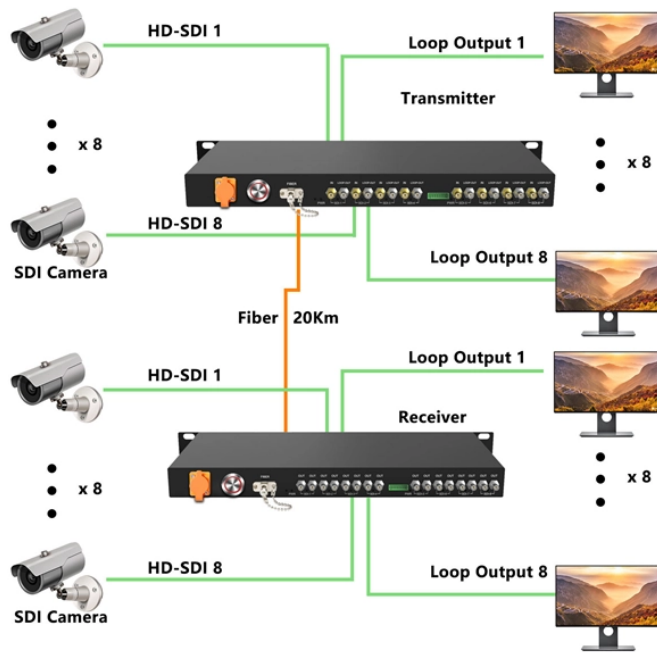

GDR Telecom Site Energy Systems

Electrical box ground wire icon

Electrical box ground wire icon

Find 32 Electrical Grounding images and millions more royalty free PNG & vector images from the world's most diverse collection of free icons.

These royalty-free high-quality Electrical Grounding Icons are available in SVG, PNG, EPS, ICO, ICNS, AI, or PDF and are available as individual or icon packs..

Free Electrical grounding icons in PNG and SVG format to download. Explore our exclusive collection of Electrical grounding icons. You can copy or edit them online too!

Browse 1,096 incredible Electrical Grounding vectors, icons, clipart graphics, and backgrounds for royalty-free download from the creative contributors at Vecteezy!

This symbol represents the connection of the electrical system to the earth, providing a safe path for electrical current in case of a fault or an abnormal condition. It is important to note that the ground ...

Electrical Grounding icon vector art files, like EPS or AI formats are available for you.

Explore high-quality grounding symbols and icons for electrical safety and grounding systems. Perfect for diagrams and technical drawings.