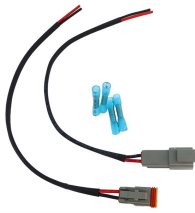

Get free shipping on qualified Outdoor Breaker Boxes products or Buy Online Pick Up in Store today in the Electrical Department.