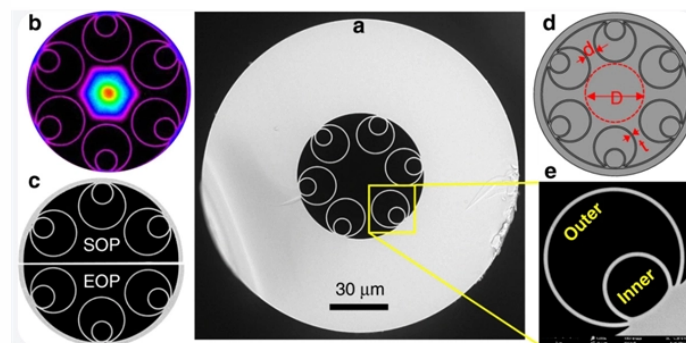

Electrical distribution box outside the door