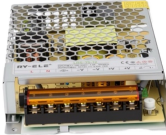

Explore a detailed guide to cable tray accessories and understand their uses in ensuring safety, stability, and efficiency in electrical system installations.