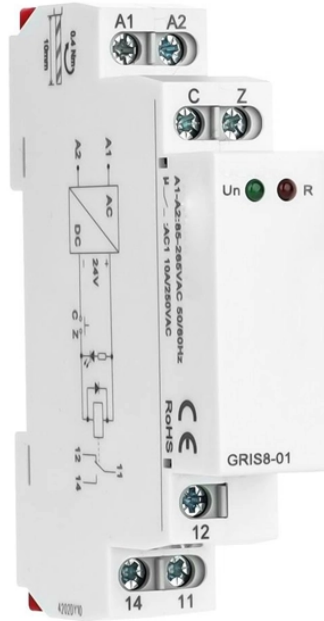

Enclosure of Indoor Distribution Box

Enclosure of Indoor Distribution Box

Buy Distribution Protection Box,12x10x6
Distribution Box,Electrical Enclosure with IP66
Waterproof,Effective Wire Management, Easy
Installation Electrical Junction Box for Indoor & ...

Custom distribution box enclosures engineered for
secure electrical protection. Designed for
waterproof performance and long-term reliability
in industrial settings.

QILIPSU 6 Way DIN Rail Circuit Breaker Box
UL94-V0 PC/ABS IP65 Waterproof Distribution
Enclosure with Longer Bus Bars for Indoor Outdoor
and Solar Use Add to cart