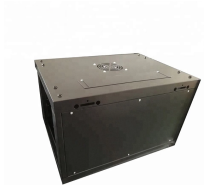

Snake Tray manufactures cable trays, power distribution solutions and cost-effective cable management systems for data centers, solar installations, transit & more.