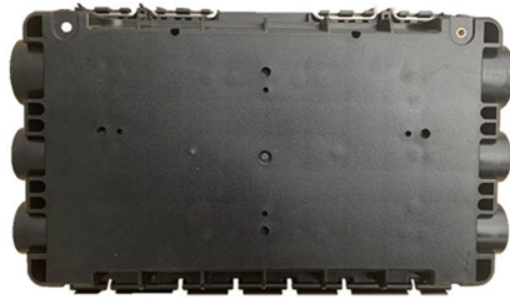

Estonian cable tray support manufacturer

Overview

We offer a wide range of cable installation services, including laying cable trays, burying underground cables, and installing overhead lines, as well as connecting and testing cables. After the work is completed, we take measurements and draw up a declaration of use. Jeetmull Jaichandlall (P) Ltd. We believe in building fruitful business partnerships. Every buyer chooses us first because of our excellent finishing and high-quality. Keep your cables safe and organized with our high-quality cable trays. Cable Trays are important for ensuring the protection of the wiring system and supporting insulated electric cables used for distribution and communication. Our work includes building communication and electricity infrastructure and constructing. Started back in 1983, Cable House is a recognized name engaged in manufacturing and supplying wide range including Hose Clamps, Cable Ties, Crimping Tools, Cable Tray, Industrial Connectors and more, to the national as well as the international market.