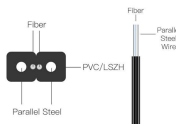

Our cable tray systems securely hold and protect cables and come in many models and sizes, solid bottom and ventilated.