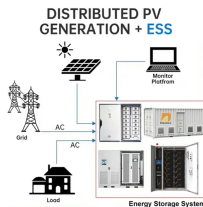

Start designing with cable trays by Chalfant Manufacturing today! Find out more about our products and systems for a wide range of applications.