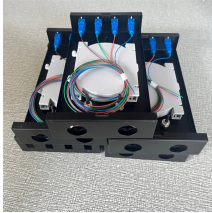

LAIWO offers a full range of distribution boards and consumer units including metal consumer units, EV garage units, TP& N distribution boards, plastic enclosures and MCB metal boxes. Designed to help ...