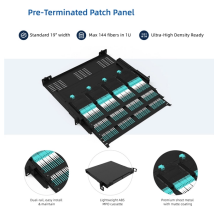

WHAT IS THE DIFFERENCE BETWEEN SINGLE MODE AND MULTIMODE FIBER? Singlemode fiber has a small size core for much longer distances, while multimode fiber has a larger core size suitable ...