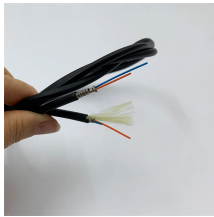

R. STAHL's technology provides explosion protection of the breaker itself. This clever design reduces the need for heavy cast metal enclosures and conduit seals. It minimizes safety risks caused by ...