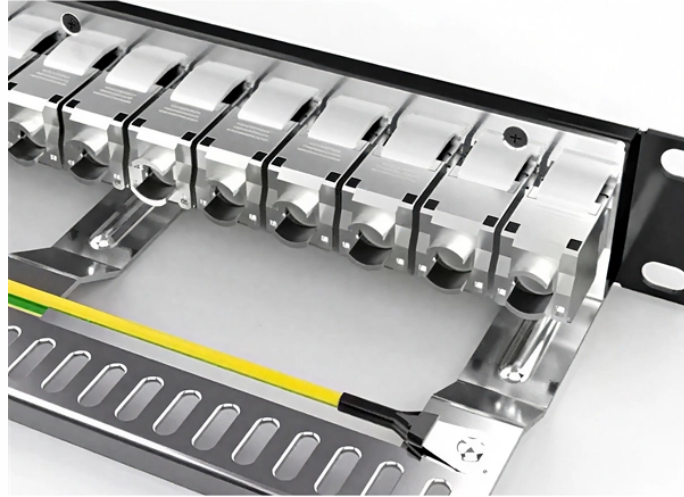

## Extended Electrical Cable Tray

There are a large number of cable tray fittings that are made compatible with each type of tray. These fittings help in maintaining support of the cable tray system. Shop Graybar's collection of cable tray ...

Heavy duty cable trays and cable ladders are manufactured from pre-galvanized, electro-galvanized, or hot-dipped galvanized sheet metal, designed to meet ideal environmental working conditions for ...

SILTEC cable trays, heavy duty type, feature a reinforced construction with zigzag wires down the sides and double wires on the sides and at the bottom, providing these trays with a very high load capacity.

Cable Tray and Cord Reels Precision engineered. Constructed from high-quality welded steel wire, Cablofil® Wire Mesh Cable Tray is the result of decades of research and over 94,000 miles of ...

EAE cable trays and ladders provide high-strength cable protection that protects the cables from external factors. EAE cable trays are mass produced with the "Roll Forming" method on automatic ...