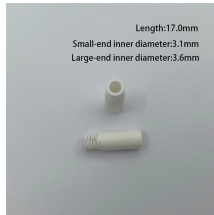

A circuit breaker box (also known as a load center) is the component of a residential or commercial electricity supply system that distributes electrical power into subsidiary (branch) circuits while also ...