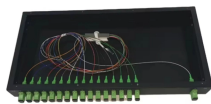

FTTH 86 Type Fiber Optic Terminal Boxes with 2 Port Inlet / Outlet. This fiber termination box is designed for use in residential and business applications for the termination of up to 2 fibers. It can ...