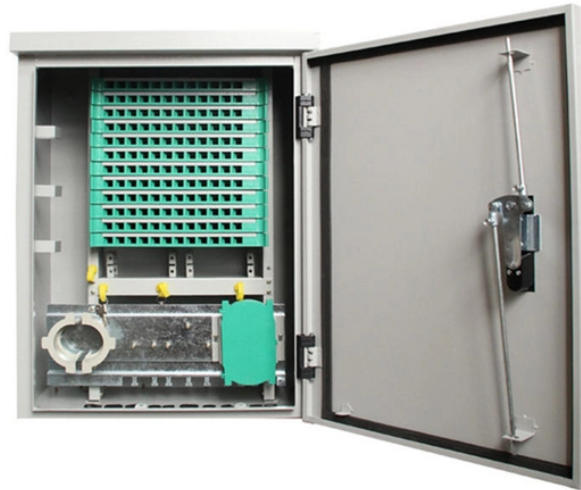

## F86 Box Terminal Box

## F86 Box Terminal Box

AZE's Indoor Fiber Optic Termination Wall Box is used to terminate optical installation cables to pigtails at the subscribe's premises

Lead time ... Product descriptions from the supplier Product Description Specifications Model Number ODF Type Fiber Optic ODF Distribution Box Place of Origin China Zhejiang Brand Name HWFIBER ...

Basic Info. ... Product Description PTB086 is a common terminal product in FTTH solutions. Easy Operation, fasten the cable safely.

Compact 86-type FTTH fiber panel box for wall mounting, featuring SC/LC compatibility, dust-proof IP45 design, and splice cassette for secure fiber management.

MINI FIBER TERMINAL BOX FTTH Socket 86A is a wall mounted box for fiber to desktop solution to terminate the fiber and make the fusion connection

86 Fiber optic panel box is a common fiber optic terminal box, commonly used in home or office situations. It measures 86mm x 86mm and matches the common 86-box socket, hence its name.