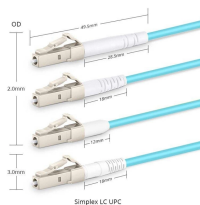

## F86 Box Terminal Box

## F86 Box Terminal Box

AZE's Indoor Fiber Optic Termination Wall Box is used to terminate optical installation cables to pigtails at the subscribe's premises

Lead time ... Product descriptions from the supplier Product Description Specifications Model Number ODF Type Fiber Optic ODF Distribution Box Place of Origin China Zhejiang Brand Name HWFIBER ...

Basic Info. ... Product Description PTB086 is a common terminal product in FTTH solutions. Easy Operation, fasten the cable safely.

Compact 86-type FTTH fiber panel box for wall mounting, featuring SC/LC compatibility, dust-proof IP45 design, and splice cassette for secure fiber management.

MINI FIBER TERMINAL BOX FTTH Socket 86A is a wall mounted box for fiber to desktop solution to terminate the fiber and make the fusion connection

86 Fiber optic panel box is a common fiber optic terminal box, commonly used in home or office situations. It measures 86mm x 86mm and matches the common 86-box socket, hence its name.