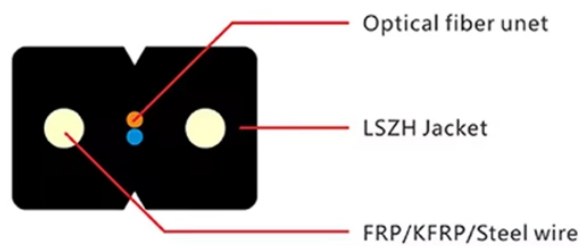

## FC Single-mode Dual-core Fiber Optic Patch Cord

### Overview

Singlemode fiber optic patch cord usually comes with a yellow outer sheath. They feature a 9/125um core, low dispersion, and support only one transmission mode, which brings low signal loss and makes th.

## FC Single-mode Dual-core Fiber Optic Patch Cord

High-quality FC-FC single-mode (mono-mode) duplex fiber-optic patch cable. We deliver each patch cord separately packed and accompanied by its optical quality measurement report.

Optcore offers an extensive line of FC to FC 9/125 $\mu$ m OS2 single-mode duplex fiber optic patch cables with many choices of different length, jacket material, polish, and cable diameter.

They are designed, manufactured and tested according to protocol and performance dictated by the industry standards. The quality of the components used to build our fiber optic patch cords ensures ...