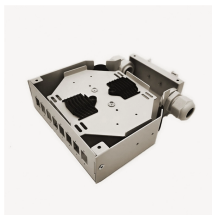

Huawei's fiber to the room (FTTR) solution extends fibers to rooms and provides various gigabit Wi-Fi 6 master/slave FTTR units, all-optical components, and optical cable construction tools, enabling users ...