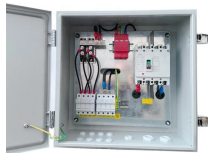

Product images shown are for illustration purposes only and may not be an exact representation of the product you will receive. IMS Supply is not an authorized distributor, reseller or representative of ...