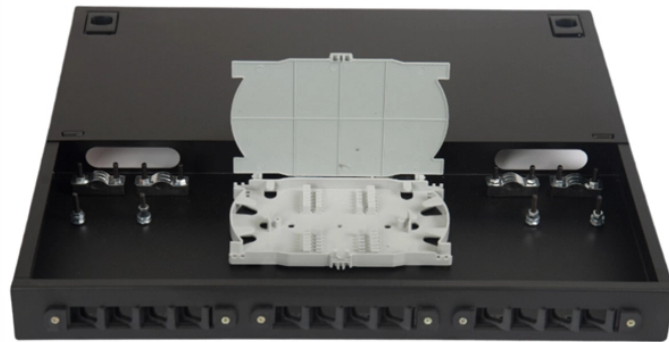

Factory Cable Tray Models

Factory Cable Tray Models

Streamline cable management with our cable trays and fittings. Browse our selection for reliable, durable options tailored to your project requirements.

From heavy power cable pathways on oil drilling platforms to data center cabling, explore the cable tray that's strong yet easy to install. Fast installation with dependable support.

Our cable tray systems securely hold and protect cables and come in many models and sizes, solid bottom and ventilated.

Discover all CAD files of the "Cable trays" category from Supplier-Certified Catalogs SOLIDWORKS, Inventor, Creo, CATIA, Solid Edge, autoCAD, Revit and many more CAD software but also as STEP, ...

Hubbell's NEXTFRAME® Ladder Tray is the effective and widely used cable runway that supports and delivers bundles of cable between cabinets, racks, and closets, along walls, and suspended from ...