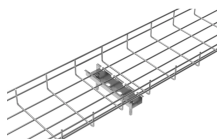

In the ever-evolving world of home networking, understanding how to set up a router as a bridge can be crucial for enhancing your internet coverage and network performance.