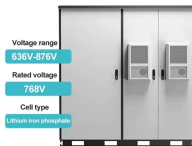

Learn everything about 10GB SFP modules, including types, specifications, compatibility, and how to choose the right 10G SFP+ transceiver for your network.