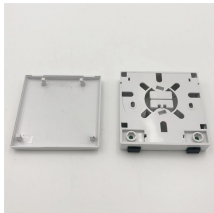

This list of top 10 online B2B marketplaces and manufacturers will lead you to find your perfect cable trays based on your business requirements.