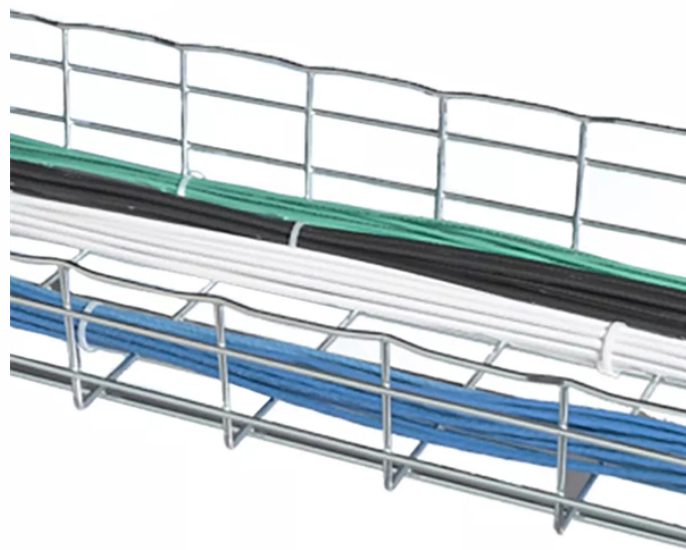

## Fiber Distribution Box and Dispensing Box

Fiber Optic Distribution Box, 12 Port Wall Mount Enclosure with 12 SC APC Adapters, Singlemode, FTTH, IP65 Waterproof Outdoor/Indoor Use - 9.45" x 8.66" x 2.56"

CommScope wall boxes offer efficient fiber connectivity. Easy installation, versatile sizes, and superior cable management.

Fiber distribution box is suitable for the wiring connection of optical cable and optical communication equipment, through the adapter in the wiring box, the optical jumper leads the optical signal, and ...

Explore reliable FTTH terminal boxes for secure fiber termination and distribution. ...

Webit Cabling

Fiber distribution box is made of high-strength engineering plastics, anti-UV, anti-aging ability. The distribution box is sealed adopts buckle + two screw type structural seals, and the left and right ...

The FTTH 48 Core Fiber Access Terminal Box is a new-gen product for FTTH. Light and compact, it's ideal for connecting and protecting FTTH fiber cables. The FDB-48 Series 48-port Fiber Distribution ...