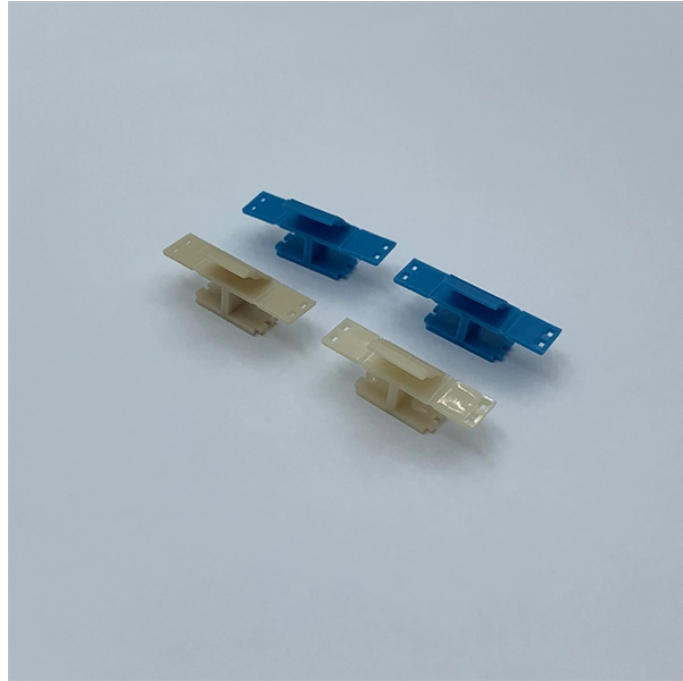

## Fiber Fiber Fusion Splicer Supporting Equipment

## Fiber Fiber Fusion Splicer Supporting Equipment

These devices align fiber cores or claddings using electric arc technology, ensuring minimal light scattering or reflection, and are essential for high-performance telecommunications, FTTH (Fiber to ...