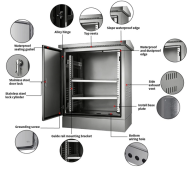

## Fiber Fiber Fusion Splicer Supporting Equipment

## Fiber Fiber Fusion Splicer Supporting Equipment

These devices align fiber cores or claddings using electric arc technology, ensuring minimal light scattering or reflection, and are essential for high-performance telecommunications, FTTH (Fiber to ...